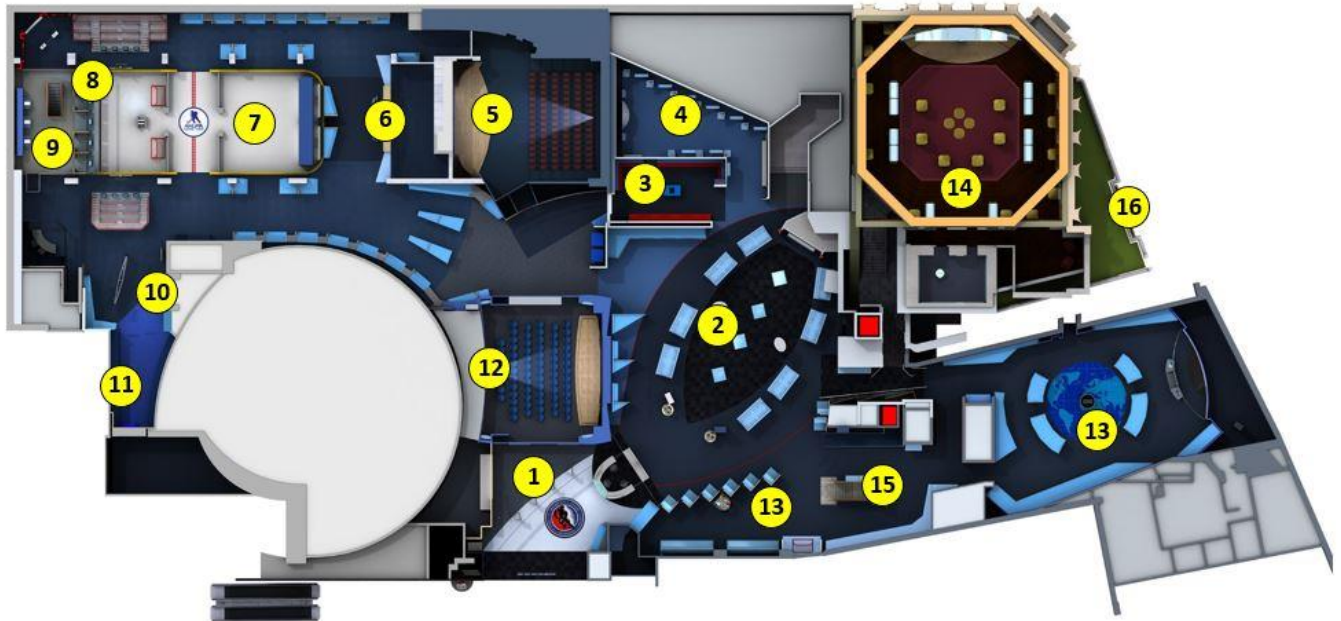

HOCKEY HALL OF FAME EDUCATION PROGRAM

GREAT MOMENTS GUIDE MAP

1. Entrance Foyer Displays
2. Hyundai NHL Zone
3. Canadiens Dressing Room
4. Stanley Cup Dynasties
5. TSN Theatre
6. Hometown Hockey
7. NHLPA Game Time
8. TSN/RDS Broadcast Zone
9. Video Game Kiosks
10. Upper Deck Collectors' Corner
11. The Mask presented by Imports Dragon
12. Tim Hortons Theatre
13. World of Hockey
14. Esso Great Hall & NHL Trophies
15. Spirit of Hockey Retail Store
16. Exterior Sculptures